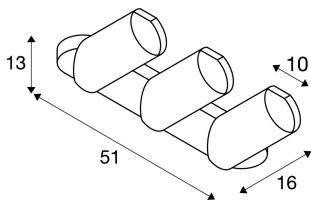

BILAS 3

wall and ceiling light, Spot, triple-headed, LED, 2700K, round, white matt, 25°, 45W, incl. canopy

The BILAS SPOT Wall and ceiling light exhibits a simple and elegant form. Thanks to its dimmable, high output COB LED, the luminaire can be used in a variety of settings. The luminaire is available in single, double, and triple row versions, and comes ready for direct connection to 230V electrical mains.

TECHNICAL DATA

| | |
|---------------------------|--------------------|
| Item no.: | 156441 |
| Lamps included | 0 |
| Primary nominal voltage | 230V ~50/60Hz mA/V |
| Vertical tilting range | 90 ° |
| Horizontal rotation range | 355 ° |
| Length | 9.5 cm |
| Width | 51.0 cm |
| Height | 20.0 cm |
| Net weight | 3.914 kg |
| Gross weight | 4.637 kg |
| IP Code | IP 20 |
| Safety class | I |
| Assembly | Surface |
| Assembly details | Ceiling, Wall |
| Wattage | 45.0 W |
| Lumen | 3000 lm |
| Colour temperature | 2700 Kelvin |
| Beam angle | 25 ° |
| Color | white |
| CRI | >80 |
| Binning | 6 |
| LXXBXX data | 70/50 |