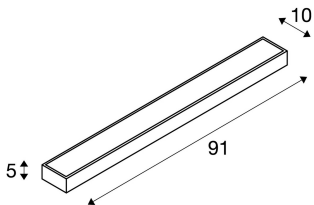

FLAT 121

wall light, T16, square, up-down, silver-grey, frosted glass, max. 21W

The FLAT 121 wall light is made of aluminium and equipped with a frosted glass cover. Designed to use energy-saving T5 fluorescent tubes, the FLAT 121 wall light is ready for direct connection to the 230V mains supply thanks to the pre-installed ballast.

TECHNICAL DATA

Item no.:	157192
Socket	G5
Lamp	T16
Number of sockets	1
Lamps included	0
Primary nominal voltage	100-277V ~50/60Hz mA/V
Net weight	3.656 kg
Gross weight	3.963 kg
IP Code	IP 20
Safety class	I
Assembly	Surface
Assembly details	Wall
Wattage	21.0 W
Color	grey