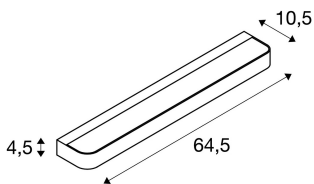

BOWTOW GLASS

wall light, shelf light, T16, IP21, chrome, frosted glass, max. 24W

The BOWTOW GLASS wall luminaire is made from chrome-plated steel and equipped with a G5 lamp holder for use of T5 fluorescent lamps. Two partly frosted glass covers guarantee the protection of IP21, which means it can also be used in appropriate wet rooms. The high-voltage wall luminaire BOWTOW GLASS is supplied ready for direct connection to 230V mains supply via the incorporated electronic ballast.

TECHNICAL DATA

Item no.:	157472
Socket	G5
Lamp	T16
Number of sockets	1
Lamps included	0
Primary nominal voltage	230V ~50Hz mA/V
Width	64.5 cm
Height	4.5 cm
Depth	10.5 cm
Net weight	2.88 kg
Gross weight	3.386 kg
IP Code	IP 21
Safety class	I
Assembly	Surface
Assembly details	Wall
Wattage	27.0 W
Color	chrome