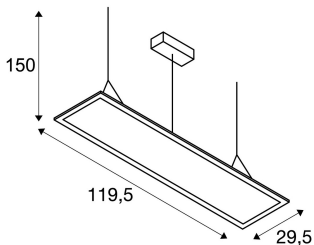

TECHNICAL DATA

Item no.:	158722
Lamps included	0
Primary nominal voltage	100-240V ~50/60Hz mA/V
Secondary power / secondary voltage	1000 mA/V
Length	119.5 cm
Pendant length	150.0 cm
Width	29.5 cm
Height	1.3 cm
Net weight	4.678 kg
Gross weight	5.79 kg
IP Code	IP 20
Safety class	I
Assembly	Surface
Assembly details	Ceiling
Wattage	42.0 W
Lumen	3100 lm
Colour temperature	2700 Kelvin
Beam angle	110 °
Color	white
CRI	>80
UGR ?	22.0000
Binning	6