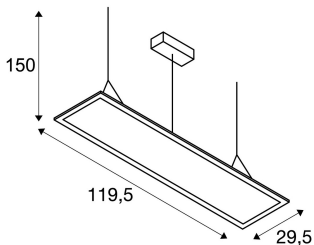

TECHNICAL DATA

Item no.:	158732
Lamps included	0
Primary nominal voltage	100-240V ~50/60Hz mA/V
Secondary power / secondary voltage	1000 mA/V
Length	119.5 cm
Pendant length	150.0 cm
Width	29.5 cm
Height	1.3 cm
Net weight	4.35 kg
Gross weight	5.474 kg
IP Code	IP 20
Safety class	I
Assembly	Surface
Assembly details	Ceiling
Wattage	42.0 W
Lumen	3100 lm
Colour temperature	2700 Kelvin
Beam angle	110 °
Color	grey
CRI	>80
Binning	6
LXXBXX data	70/50