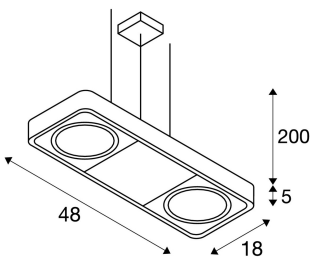

AIXLIGHT R2 DUO

pendant, double-headed, QR111, silver-grey, L/W/H 48/18/5 cm, 2x75W max.

With our AIXLIGHT R2 DUO, which is in keeping with the basic design of the AIXLIGHT R series, we offer a high-voltage pendant which takes two HV ES111-type lamps. It is available in black, white, or silver-grey housing colours. The lamp holders are multi-directional tiltable ensuring the light cone can be individually aligned. AIXLIGHT R2 DUO is ready to be directly connected to the 230V mains supply.

TECHNICAL DATA

Item no.:	159214
Socket	GU10
Lamp	QPAR111
Number of sockets	2
Lamps included	0
Primary nominal voltage	230V ~50Hz mA/V
Length	48.0 cm
Pendant length	200.0 cm
Width	18.0 cm
Height	5.0 cm
Net weight	2.569 kg
Gross weight	2.995 kg
IP Code	IP 20
Safety class	I
Assembly	Surface
Assembly details	Ceiling
Wattage	75.0 W
Color	grey
BIG WHITE Page	118