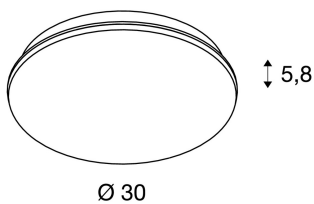

SIMA

wall and ceiling light, LED, 3000K, round, dimmable

With its timeless, understated design, the SIMA LED wall and ceiling light is a popular solution for the most varied applications. The luminaire has an acrylic glass cover and also comes in a square variant. In addition, the water-proof luminaire is fitted with a spacer for cable surface mounting. The 120° wide beam characteristic of the powerful LED module gives homogeneous illumination. The built-in dimmable LED driver allows direct connection to a 230V mains supply.

TECHNICAL DATA

Item no.:	163020
Lamps included	0
Primary nominal voltage	220-240V ~50/60Hz mA/V
Secondary power / secondary voltage	350 mA/V
Height	5.8 cm
Diameter	30.0 cm
Net weight	1.171 kg
Gross weight	1.353 kg
IP Code	IP 44
Safety class	II
Assembly	Surface
Assembly details	Ceiling, Wall
Number of through-wires	12
Wattage	25.0 W
Lumen	2300 lm
Colour temperature	3000 Kelvin
Beam angle	120 °
Color	white
CRI	>80
Binning	6
LXXBXX data	70/50
Service life	30000 h