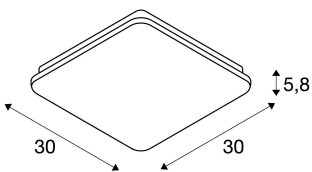

SIMA

wall and ceiling light, LED, 3000K, square, with RF sensor

With its timeless, understated design, the SIMA LED wall and ceiling light with an integrated motion sensor is a popular solution for the most varied applications. The luminaire has an acrylic glass cover and also comes in a round variant. In addition, the water-proof luminaire is fitted with a spacer for cable surface mounting. The 120° wide beam characteristic of the powerful LED module gives homogeneous illumination. The built-in dimmable LED driver allows direct connection to a 230V mains supply.

TECHNICAL DATA

Item no.:	163031
Lamps included	0
Primary nominal voltage	220-240V ~50/60Hz mA/V
Secondary power / secondary voltage	350 mA/V
Length	30.0 cm
Width	30.0 cm
Height	5.8 cm
Net weight	1.435 kg
Gross weight	1.571 kg
IP Code	IP 44
Safety class	II
Assembly	Surface
Assembly details	Ceiling, Wall
Number of through-wires	10
Wattage	27.0 W
Lumen	2300 lm
Colour temperature	3000 Kelvin
Beam angle	120 °
Color	white
CRI	>80
Binning	6
LXXBXX data	70/50