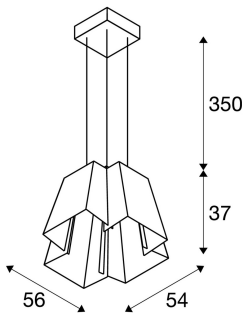

SOBERBIA 53

pendant, LED, 2700K, square, white, L/W/H 53/53/47 cm

Designed by Johan Carpenter, the SOBERBIA 53 pendant also features a powerful, dimmable premium LED module alongside its extravagant design. Created for demanding lighting solutions, this steel pendant has a 2 metre long connection lead and corresponding suspension wire. It comes ready for direct connection to 230V-240V mains supply.

TECHNICAL DATA

Item no.:	165471
Lamps included	0
Number of different light outlets	1
Primary nominal voltage	200-240V ~50/60Hz mA/V
Secondary power / secondary voltage	350 mA/V
Length	56.0 cm
Pendant length	350.0 cm
Width	54.0 cm
Height	37.0 cm
Net weight	8.933 kg
Gross weight	13.815 kg
IP Code	IP 20
Safety class	I
Assembly	Surface
Assembly details	Ceiling
Wattage	40.0 W
Lumen	3200 lm
Colour temperature	2700 Kelvin
Beam angle	80 °
Color	white
CRI	>80
Binning	6