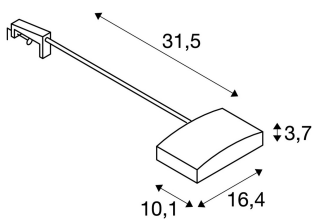

DISPLAY

wall light, LED, 3000K, silver-grey, 16W, incl. power supply and plug

Rotatable and tiltable 240V display fitting DISPLAY. The luminaire is made from aluminium and plastic. Several powerful SMD LEDs are embedded in the lamp head. The luminaire available in two colours of light is installed with the help of the display clamp included in the package. By means of the incorporated driver and connection lead with mains plug, it is supplied ready for direct connection to 230V mains supply.

TECHNICAL DATA

Item no.:	170402
Lamps included	0
Primary nominal voltage	230V ~50Hz mA/V
Secondary power / secondary voltage	24 mA/V
Net weight	0.736 kg
Gross weight	0.896 kg
IP Code	IP 20
Safety class	II
Impact resistance class	IK03
Impact resistance	0,3499999999999998 Joule
Wattage	16.0 W
Lumen	1060 lm
Colour temperature	3000 Kelvin
Beam angle	120 °
Color	grey
CRI	>80
LXXBXX data	70/50
Service life	15000 h
BIG WHITE Page	229