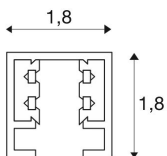

## D-TRACK

track for 240V 2-circuit track system, black, 3m

Aluminium carrier track of the D-TRACK 240V 2-circuit surface-mounted track system. Installation can be done through the existing holes in the profile directly onto the wall or the ceiling. The surface-mounted version of this system is available in several colours and lengths.

## TECHNICAL DATA

Item no.:	172030
Nominal voltage	230V ~50Hz/60Hz V
Length	295.0 cm
Width	1.8 cm
Height	1.8 cm
Net weight	1.093 kg
Gross weight	1.554 kg
IP Code	IP 20
Safety class	I
Assembly	Surface
Assembly details	Ceiling
Color	black
BIG WHITE Page	380