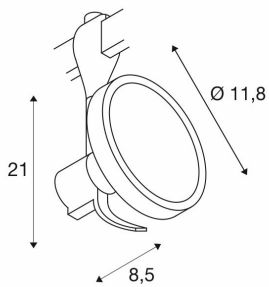

YOKI

spot for 240V track EASYTEC II, QPAR111, silver-grey, max. 75W, incl. deco ring

Rotatable and tiltable 240V spot, YOKI, with suitable adapter for the EASYTEC II track system. The luminaire is made of aluminium and, thanks to the GU10 socket, is suitable for both halogen and LED lamps. The luminaire comes in several colour versions and a deco ring matching the luminaire colour to place on a lamp with 11.1 cm diameter is included in the delivery.

TECHNICAL DATA

Item no.:	184624
Socket	GU10
Lamp	QPAR111
Number of sockets	1
Lamps included	0
Primary nominal voltage	220-240V ~50/60Hz mA/V
Tilt range	90 °
Horizontal rotation range	350 °
Length	8.5 cm
Height	21.0 cm
Diameter	11.8 cm
Net weight	0.452 kg
Gross weight	0.563 kg
IP Code	IP 20
Safety class	I
Assembly	Surface
Assembly details	Ceiling, Track Ceiling
Wattage	75.0 W
Color	grey
BIG WHITE Page	412