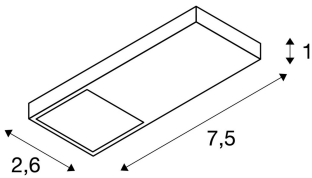

## M-TRACK

flat light for M-TRACK low-voltage cabinet track,  
black, magnetic, 4.8W

M-TRACK flat light with suitable adapter for the M-TRACK low-voltage track system. The magnetic spot is fitted with a powerful 3.8W LED and can be freely positioned on the track. This luminaire includes built-in LED lamps.

## TECHNICAL DATA

Item no.:	188540
Lamps included	0
Primary nominal voltage	12V mA/V
Length	7.5 cm
Width	2.6 cm
Height	1.0 cm
Net weight	0.036 kg
Gross weight	0.044 kg
IP Code	IP 20
Safety class	III
Assembly	Surface
Assembly details	Track Ceiling, Track Wall
Wattage	4.8 W
Lumen	250 lm
Colour temperature	3000 Kelvin
Beam angle	120 °
Color	black
CRI	>80
Binning	6
LXXBXX data	70/50
Service life	20000 h