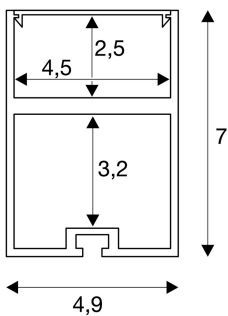

GLENOS

professional profile 4970, with cover, white, 1 m

Generously constructed aluminium wall and ceiling mounted profile GLENOS for parallel insertion of two LED strips in the upper level and a power supply in the lower level. By the supplied frosted acrylic glass cover, the light output appears very soft. A suspension kit is available in several colours and lengths and allows suspending the profile up to 2.5 m.

TECHNICAL DATA

Item no.:	213461
Length	100.0 cm
Width	4.9 cm
Height	7.0 cm
Net weight	1.467 kg
Gross weight	2.262 kg
IP Code	IP 20
Assembly	Surface
Color	white

Accessories

213488	SUSPENSION SET , for GLENOS professional profile 4970 and 3030, 2.5m
--------	----------------------------------------------------------------------