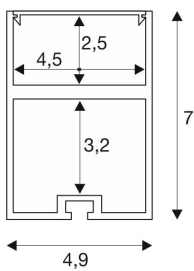

GLENOS

professional profile 4970, with cover, anodised aluminium, 2 m

Generously constructed aluminium wall and ceiling mounted profile GLENOS for parallel insertion of two LED strips in the upper level and a power supply in the lower level. By the supplied frosted acrylic glass cover, the light output appears very soft. A suspension kit is available in several colours and lengths and allows suspending the profile up to 2.5 m.

TECHNICAL DATA

Item no.:	213474
Length	200.0 cm
Width	4.9 cm
Height	7.0 cm
Net weight	2.953 kg
Gross weight	4.523 kg
IP Code	IP 20
Assembly	Surface
Color	aluminium
BIG WHITE Page	772

Accessories

213464	GLENOS , professional profile 4970, with cover, anodised aluminium, 1 m
213488	SUSPENSION SET , for GLENOS professional profile 4970 and 3030, 2.5m