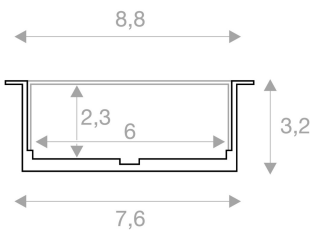

## GLENOS

professional recessed profile 8832, with cover, anodised aluminium, 1 m

Generously constructed aluminium recessed wall and ceiling profile GLENOS for parallel insertion of two LED strips. By the supplied acrylic glass cover in frosted finish, the light output appears very soft. For mounting of the various colour versions of the profile we recommend the optionally available mounting bracket.

## TECHNICAL DATA

Item no.:	213504
Length	100.0 cm
Width	8.8 cm
Height	3.2 cm
Installation width	7.6 cm
Net weight	1.145 kg
Gross weight	1.835 kg
IP Code	IP 20
Assembly	Recessed
Color	aluminium

**Notes**