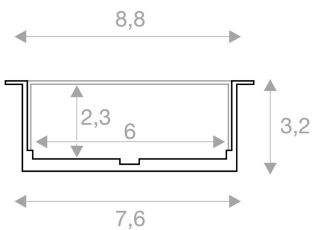

## GLENOS

professional recessed profile 8832, with cover, anodised aluminium, 2 m

Generously constructed aluminium recessed wall and ceiling profile GLENOS for parallel insertion of two LED strips. By the supplied acrylic glass cover in frosted finish, the light output appears very soft. For mounting of the various colour versions of the profile we recommend the optionally available mounting bracket.

## TECHNICAL DATA

Item no.:	213514
Length	200.0 cm
Width	8.8 cm
Height	3.2 cm
Installation width	7.6 cm
Net weight	2.314 kg
Gross weight	3.727 kg
IP Code	IP 20
Assembly	Recessed
Color	aluminium
BIG WHITE Page	774