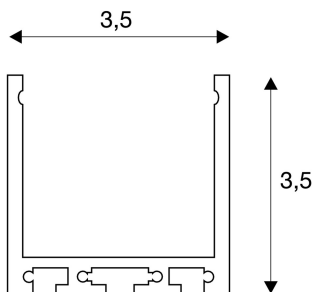

## GLENOS

professional profile 3030, silver, 1 m

GLENOS professional profile 3030 in 100 cm length exclusive cover to install LED strips up to 30 mm wide. This profile, available in matt black, matt white and silver, can be installed recessed, surface-mounted or with the optional suspension kit 213488, as a pendant.

## TECHNICAL DATA

Item no.:	213614
Length	100.0 cm
Width	3.5 cm
Height	3.5 cm
Net weight	0.636 kg
Gross weight	1.083 kg
IP Code	IP 20
Assembly	Surface
Color	grey