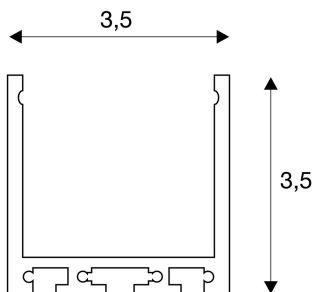

GLENOS

professional profile 3030, silver, 2 m

GLENOS professional profile 3030 in 200 cm length exclusive cover to install LED strips up to 30 mm wide. This profile, available in matt black, matt white and silver, can be installed recessed, surface-mounted or with the optional suspension kit 213488, as a pendant.

TECHNICAL DATA

Item no.:	213624
Length	200.0 cm
Width	3.5 cm
Height	3.5 cm
Net weight	1.218 kg
Gross weight	1.977 kg
IP Code	IP 20
Assembly	Surface
Color	grey
BIG WHITE Page	770

Accessories

213488	SUSPENSION SET , for GLENOS professional profile 4970 and 3030, 2.5m
--------	--