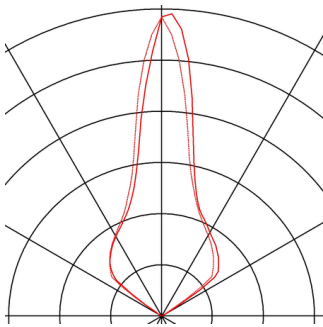

ROCCI 125

outdoor inground fitting, LED, 3000K, IP67, round, stainless steel 316, max. 6W

The inground fitting ROCCI 125 has a round stainless steel shade with a transparent glass cover and is fitted with a COB LED module. With protection class IP67, the luminaire is available with two shapes of shades and is suitable for outdoor use. The electrical connection is made directly to the 230V mains supply. A mounting pot is included in the delivery for simple assembly.

TECHNICAL DATA

Item no.:	227600
Lamps included	0
Primary nominal voltage	200-240V ~50Hz mA/V
Secondary power / secondary voltage	700 mA/V
Diameter	12.6 cm
Depth	12.7 cm
Installation diameter	11.3 cm
Installation depth	12.3 cm
Net weight	0.924 kg
Gross weight	1.078 kg
IP Code	IP 67
Safety class	I
Impact resistance class	IK08
Impact resistance	5 Joule
Assembly	Recessed
Assembly details	Ground
Wattage	8.6 W
Lumen	580 lm
Colour temperature	3000 Kelvin
Beam angle	120 °
Color	stainless steel
CRI	>80