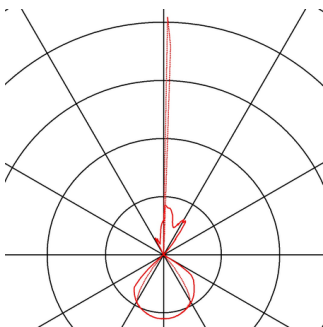

OUT BEAM

outdoor wall light, LED, 3000K, beam up/flood down, silver-grey, IP44

The OUT BEAM series LED wall light, available in single-headed and double-headed versions, was designed especially as an architectural accent illumination. The LED light sources lie opposite each other and are covered by glass, they produce a narrow and a wide beam respectively and thus create the special up/down effect. Thanks to its IP44 protection class, the luminaire is suitable for outdoor use. The electrical connection of the luminaire is made directly to the 230V mains supply thanks to the built-in LED driver. The OUT BEAM series also includes wall lights for halogen lamps.

TECHNICAL DATA

Item no.:	229664
Lamps included	0
Number of different light outlets	2
Primary nominal voltage	120-277V ~50/60Hz mA/V
Secondary power / secondary voltage	500 mA/V
Width	15.0 cm
Height	15.0 cm
Depth	15.8 cm
Net weight	1.539 kg
Gross weight	1.751 kg
IP Code	IP 44
Safety class	I
Assembly	Surface
Assembly details	Wall
Wattage	18.0 W
Lumen	740 lm
Colour temperature	3000 Kelvin
Beam angle	80 °
Color	grey
CRI	>80
Binning	6
Binning 2	6

LXXBXX data	70/50
Service life	25000 h
Service life 2	25000 h
BIG WHITE Page	669

Notes
