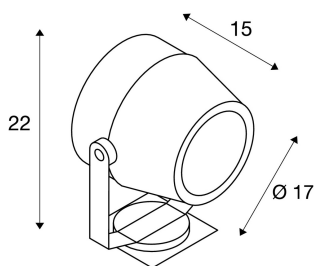

## FLAC BEAM

outdoor façade light, LED, 3000K, IP65, stone-grey, with Philips DLMi module 2000lm, 18W

The FLAC BEAM outdoor floodlights are fitted with high-performance LED modules made by Philips. The floodlight is made of aluminium and, thanks to the fitted mounting bracket, is suitable for installation on the wall, ceiling and floor. The electrical connection of the swivelling and tilting floodlight is made using the built-in two metre connection lead which includes an IP protected contact plug directly to the 230V mains supply. The floodlight has IP65 protection class and with approx. 1250 or approx. 1800lm, it is suitable for outdoor use. In addition, a HIT version for discharge lamps is available. This luminaire contains built-in LED lamps.

## TECHNICAL DATA

Item no.:	231092
Lamps included	0
Primary nominal voltage	220-240V ~50/60Hz mA/V
Vertical tilting range	170 °
Horizontal rotation range	120 °
Height	22.0 cm
Diameter	17.0 cm
Net weight	2.799 kg
Gross weight	3.198 kg
IP Code	IP 65
Safety class	I
Impact resistance class	IK04
Impact resistance	0,5 Joule
Assembly	Surface
Assembly details	Ceiling, Ground, Wall
Wattage	18.0 W
Lumen	1250 lm
Colour temperature	3000 Kelvin
Beam angle	60 °
Color	grey
CRI	>80
Binning	3

LXXBXX data	70/50
Service life	25000 h
BIG WHITE Page	605

**Notes**

---

---

---

---

---