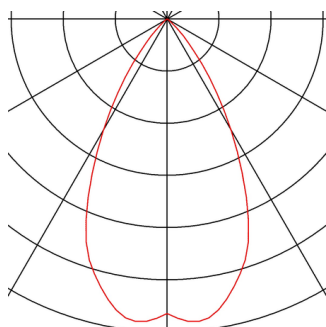

## FLAC BEAM

outdoor façade light, LED, 3000K, IP65, stone-grey, with Philips DLMi module 2000lm, 18W

The FLAC BEAM outdoor floodlights are fitted with high-performance LED modules made by Philips. The floodlight is made of aluminium and, thanks to the fitted mounting bracket, is suitable for installation on the wall, ceiling and floor. The electrical connection of the swivelling and tilting floodlight is made using the built-in two metre connection lead which includes an IP protected contact plug directly to the 230V mains supply. The floodlight has IP65 protection class and with approx. 1250 or approx. 1800lm, it is suitable for outdoor use. In addition, a HIT version for discharge lamps is available. This luminaire contains built-in LED lamps.

## TECHNICAL DATA

Item no.:	231092
Lamps included	0
Primary nominal voltage	220-240V ~50/60Hz mA/V
Vertical tilting range	170 °
Horizontal rotation range	120 °
Height	22.0 cm
Diameter	17.0 cm
Net weight	2.799 kg
Gross weight	3.198 kg
IP Code	IP 65
Safety class	I
Impact resistance class	IK04
Impact resistance	0,5 Joule
Assembly	Surface
Assembly details	Ceiling, Ground, Wall
Wattage	18.0 W
Lumen	1250 lm
Colour temperature	3000 Kelvin
Beam angle	60 °
Color	grey
CRI	>80
Binning	3