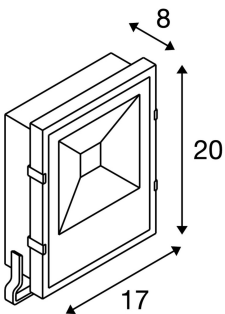

DISOS

outdoor floodlight, LED, 4000K, black, 25W

Powerful DISOS LED floodlight to light up areas and courtyards. With a tiltable installation bracket and protection class Ip65, the floodlight is suitable for outdoor installation on the wall or on the floor. The electrical connection of the floodlight, which comes in cold-white, is done using the built-in driver and connection lead directly to the 230V mains supply. Various wall brackets are available for easy wall mounting. This luminaire contains built-in 23W LED lamps.

TECHNICAL DATA

Item no.:	232360
Lamps included	0
Number of different light outlets	1
Primary nominal voltage	220-240V ~50/60Hz mA/V
Secondary power / secondary voltage	640 mA/V
Length	17.0 cm
Width	8.0 cm
Height	20.0 cm
Net weight	1.428 kg
Gross weight	1.796 kg
IP Code	IP 65
Safety class	I
Impact resistance class	IK06
Impact resistance	1 Joule
Assembly	Surface
Assembly details	Ground,Wall
Wattage	25.0 W
Lumen	2580 lm
Colour temperature	4000 Kelvin
Beam angle	110 °
Color	black
CRI	>80

Accessories

228730	CONNECTION BOX , 3-pin, IP68
--------	------------------------------

Binning	6
LXXBXX data	70/50
Service life	35000 h

Notes
