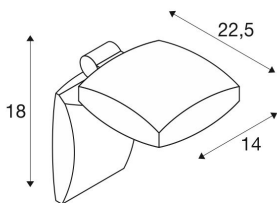

## MERVALED

outdoor wall light, LED, 3000K, IP54, anthracite, 14W

Powerful LED outdoor spot MERVALED for illuminating areas and spaces. By means of the adjustable lamp head and its IP54 protection, the spot is suitable for exterior wall mounting. The electrical connection of the luminaire, which is available in warm white light colour, is made directly to the 230V mains supply thanks to the built-in LED driver.

## TECHNICAL DATA

|                                     |                        |
|-------------------------------------|------------------------|
| Item no.:                           | 232415                 |
| Lamps included                      | 0                      |
| Primary nominal voltage             | 220-240V ~50/60Hz mA/V |
| Secondary power / secondary voltage | 300 mA/V               |
| Vertical tilting range              | 180 °                  |
| Horizontal rotation range           | 340 °                  |
| Width                               | 14.0 cm                |
| Height                              | 26.5 cm                |
| Depth                               | 22.5 cm                |
| Net weight                          | 1.213 kg               |
| Gross weight                        | 1.415 kg               |
| IP Code                             | IP 54                  |
| Safety class                        | I                      |
| Assembly                            | Surface                |
| Assembly details                    | Wall                   |
| Wattage                             | 14.0 W                 |
| Lumen                               | 1000 lm                |
| Colour temperature                  | 3000 Kelvin            |
| Beam angle                          | 30 °                   |
| Color                               | anthracite             |
| CRI                                 | >80                    |
| Binning                             | 6                      |