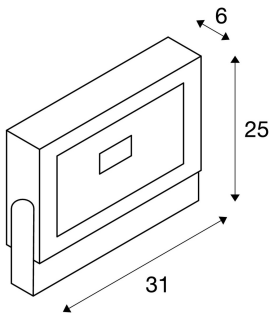

SPOODI 31

outdoor spot, LED, 4000K, IP55, square, black, max. 55W

Powerful LED spot SPOODI 31 for illuminating areas and spaces. With a tiltable installation bracket and protection class IP55, the spot is suitable for outdoor installation on the wall or on the floor. By means of the incorporated driver and connection lead with mains plug, the spot supplied ready for direct connection to 230V mains supply.

TECHNICAL DATA

Item no.:	232850
Lamps included	0
Primary nominal voltage	230V ~50Hz mA/V
Vertical tilting range	180 °
Length	31.0 cm
Width	6.0 cm
Height	25.0 cm
Net weight	3.303 kg
Gross weight	3.735 kg
IP Code	IP 55
Safety class	I
Impact resistance class	IK04
Impact resistance	0,5 Joule
Assembly	Surface
Assembly details	Ground,Wall
Wattage	60.0 W
Lumen	5500 lm
Colour temperature	4000 Kelvin
Beam angle	100 °
Color	black
CRI	>80
Binning	6