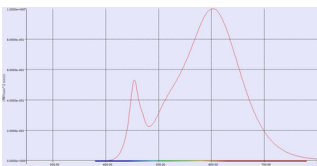

## LED GU10

**lamp, 6.5W, SMD LED, 3000K, 36°, not dimmable**

The LED low-voltage reflector bulb is perfect to replace low-voltage halogen lamps with a GU10 socket. This non-dimmable LED lamp is ideal for general lighting requirements. LED spots produce a neutral light beam and are ideal for accent lighting. LED lamps are compatible with most existing lights with a GU10 socket and have been developed specially as replacements for halogen bulbs. LED lamps give you significant energy savings and are associated with significantly lower maintenance costs. The product is rated EEC A. The adjusted usage is 7 kWh / 1000 h.

## TECHNICAL DATA

Item no.:	551273
Socket	GU10
Lamp type	LED GU10 51mm
Nominal voltage	220-240V ~50/60Hz V
Height	5.8 cm
Diameter	5.0 cm
Net weight	0.055 kg
Gross weight	0.067 kg
IP Code	IP 20
Energy efficiency index	A+
Weighted energy consumption	7 kWh/1000h
Electrical power factor	0,87
Wattage	6.5 W
Lumen	520 lm
Lumen	70 lm
Colour temperature	3000 Kelvin
Beam angle	36 °
Color	black
CRI	>80
Binning	6
Service life	25000 h
Switching cycles	20000