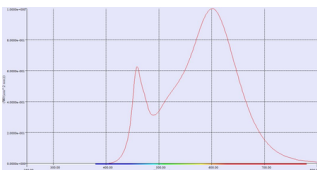

## LED GU10

**5W, 3000K, 30°, not dimmable**

The LED low-voltage reflector bulb is perfect to replace low-voltage halogen lamps with a GU10 socket. This non-dimmable LED lamp is ideal for general lighting requirements. LED spots produce a warm light beam comparable with halogen bulbs and are ideal for accent lighting. LED lamps are compatible with most existing lights with a GU10 socket and have been developed specially as replacements for halogen bulbs. LED lamps give you significant energy savings and are associated with significantly lower maintenance costs. The product is rated EEC A+. The adjusted usage is 6 kWh / 1000 h.

## TECHNICAL DATA

Item no.:	551322
Socket	GU10
Lamp type	LED GU10 51mm
Nominal voltage	220-240V ~50/60Hz V
Length	5.7 cm
Diameter	5.0 cm
Net weight	0.048 kg
Gross weight	0.064 kg
IP Code	IP 20
Energy efficiency index	A+
Weighted energy consumption	6 kWh/1000h
Electrical power factor	0,52
Wattage	5.6 W
Lumen	370 lm
Lumen	70 lm
Colour temperature	3000 Kelvin
Beam angle	30 °
CRI	>80
Service life	25000 h
Switching cycles	50000
Start-up time	1 s